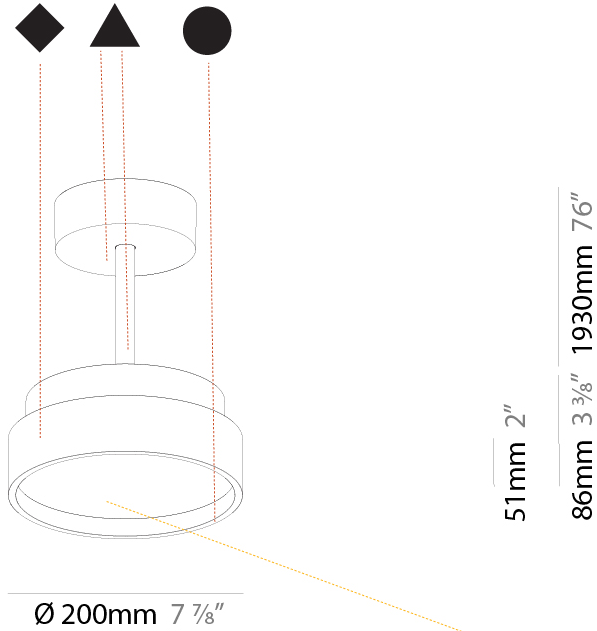

GENERAL

Series: Sign Diva Tube
Subseries: Sign Diva Tube Korona
Brand: Prolicht
Division: Architectural
Mounting Type: Suspension
Mounting Location: Ceiling
Subcategory: Pendant

PHYSICAL

Shape: Round
Diameter (mm): 200
Diameter (in): 7 7/8"
Height (mm): 86
Height (in): 3 3/8"
Max. Overall Height (mm): 2016
Max. Overall Height (in): 79 3/8"
Light Distribution: Direct
Weight (kg): 1.789
Weight (lbs): 3.944
Diffuser: PMMA - Opal / Micro-Prism / Sparkling Secret / Vintage Industrial
Fixture Finish: SSR / BKV / CWI / CRY / HAB / UFT / ITA / RUA / FTG / MYG / LOD / PUS / FRO / FUP / KIA / POP / BLS / SPG / MEY / GOH / GUM / CHC / COM / ABZ / JAG / OBR / MOS / ROR
Fixture Material: Extruded Aluminum / Steel

ELECTRICAL

Lamp Type: LED (Zhaga Standard)
Input Wattage (W): 10
Dimming: Tri-Mode (Non-Dimming and Phase Dimming (120Vac only) and 0-10V Dimming)
Driver Included: Yes
Driver Location: Integrated
Driver Type: Constant Current - Universal
Driver Class: Class 2
Input Voltage (V): 120 - 277
Constant Current (MA): 350

LED

Color Temperature (°K): 2700 / 3000 / 3500 / 4000
Max. Delivered Lumen (lm): 836 / 895 / 903 / 921
Nominal Lumen (lm): 1280 / 1370 / 1382 / 1410
CRI: >90 CRI
Lamp Life (hrs): 50000

OPTICAL

RATINGS AND CERTIFICATIONS

Certified By: Certified for North American Standards
IP rating: IP20